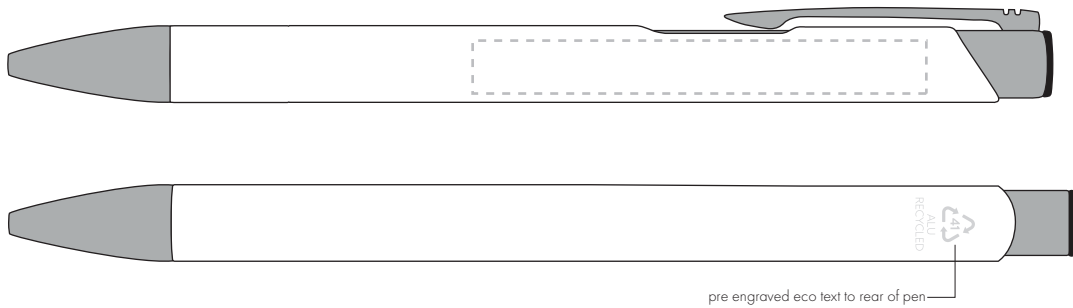

Your Ref:  
Our Ref:

Quantity:  
Version: 1

Product Code: TPC982001  
Product Colour: WHITE

**PRINTING CONCERNS:**

We stock this item in the following colours

**PANTONE REFERENCE(S)**

- Colour 1
- Colour 2
- Colour 3
- Colour 4

ARTWORK SCALE 100%

ARTWORK SCALE 100%  
Side Print Area:  
60mm x 7mm

Product Image for visualisation  
- colours may vary

**The dashed line is to demonstrate print area and will not appear on your printed item**